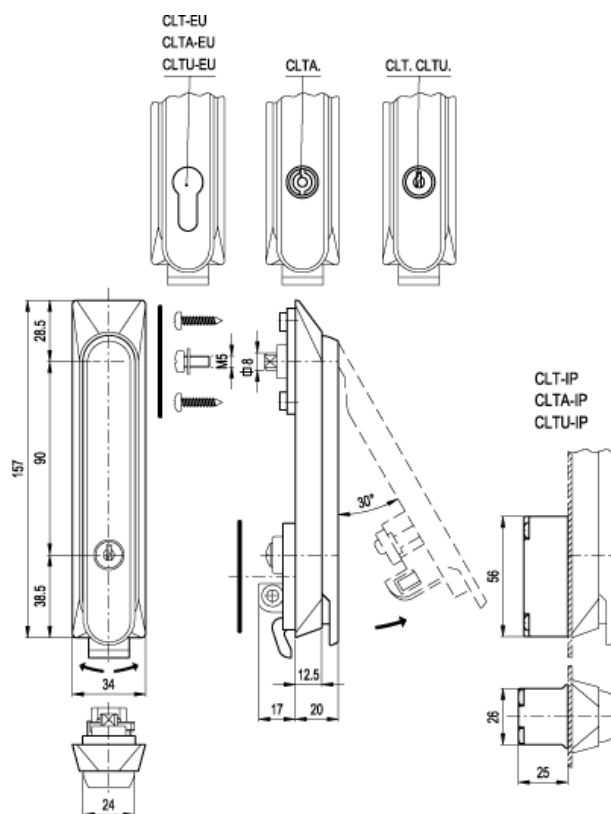

# Data Sheet

Article number: 2310421163  
Description: E+G Lock with handle  
CLT.160-EU

## Measures

g = 155  
Type = CLT.160-EU